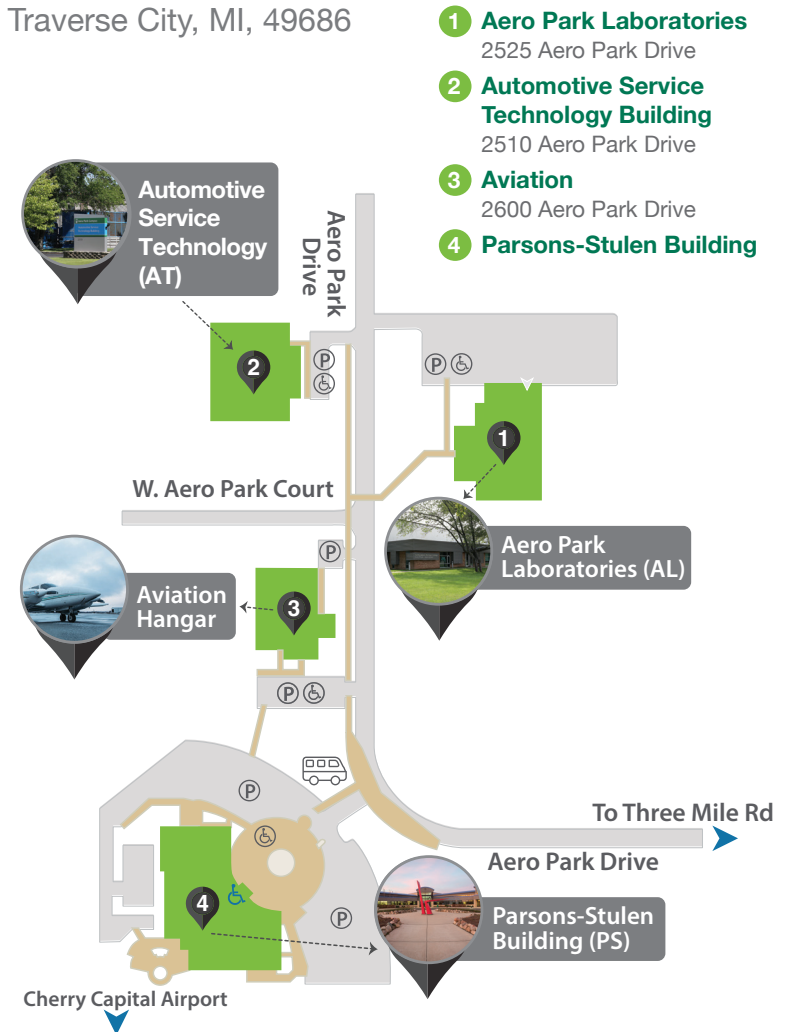

Great Lakes Campus

715 E. Front St.
Traverse City, MI, 49686

Aero Park Campus

2600 Aero Park Drive
Traverse City, MI, 49686

[NMC.EDU/MAPS](https://www.nmc.edu/maps)

Northwestern
Michigan College