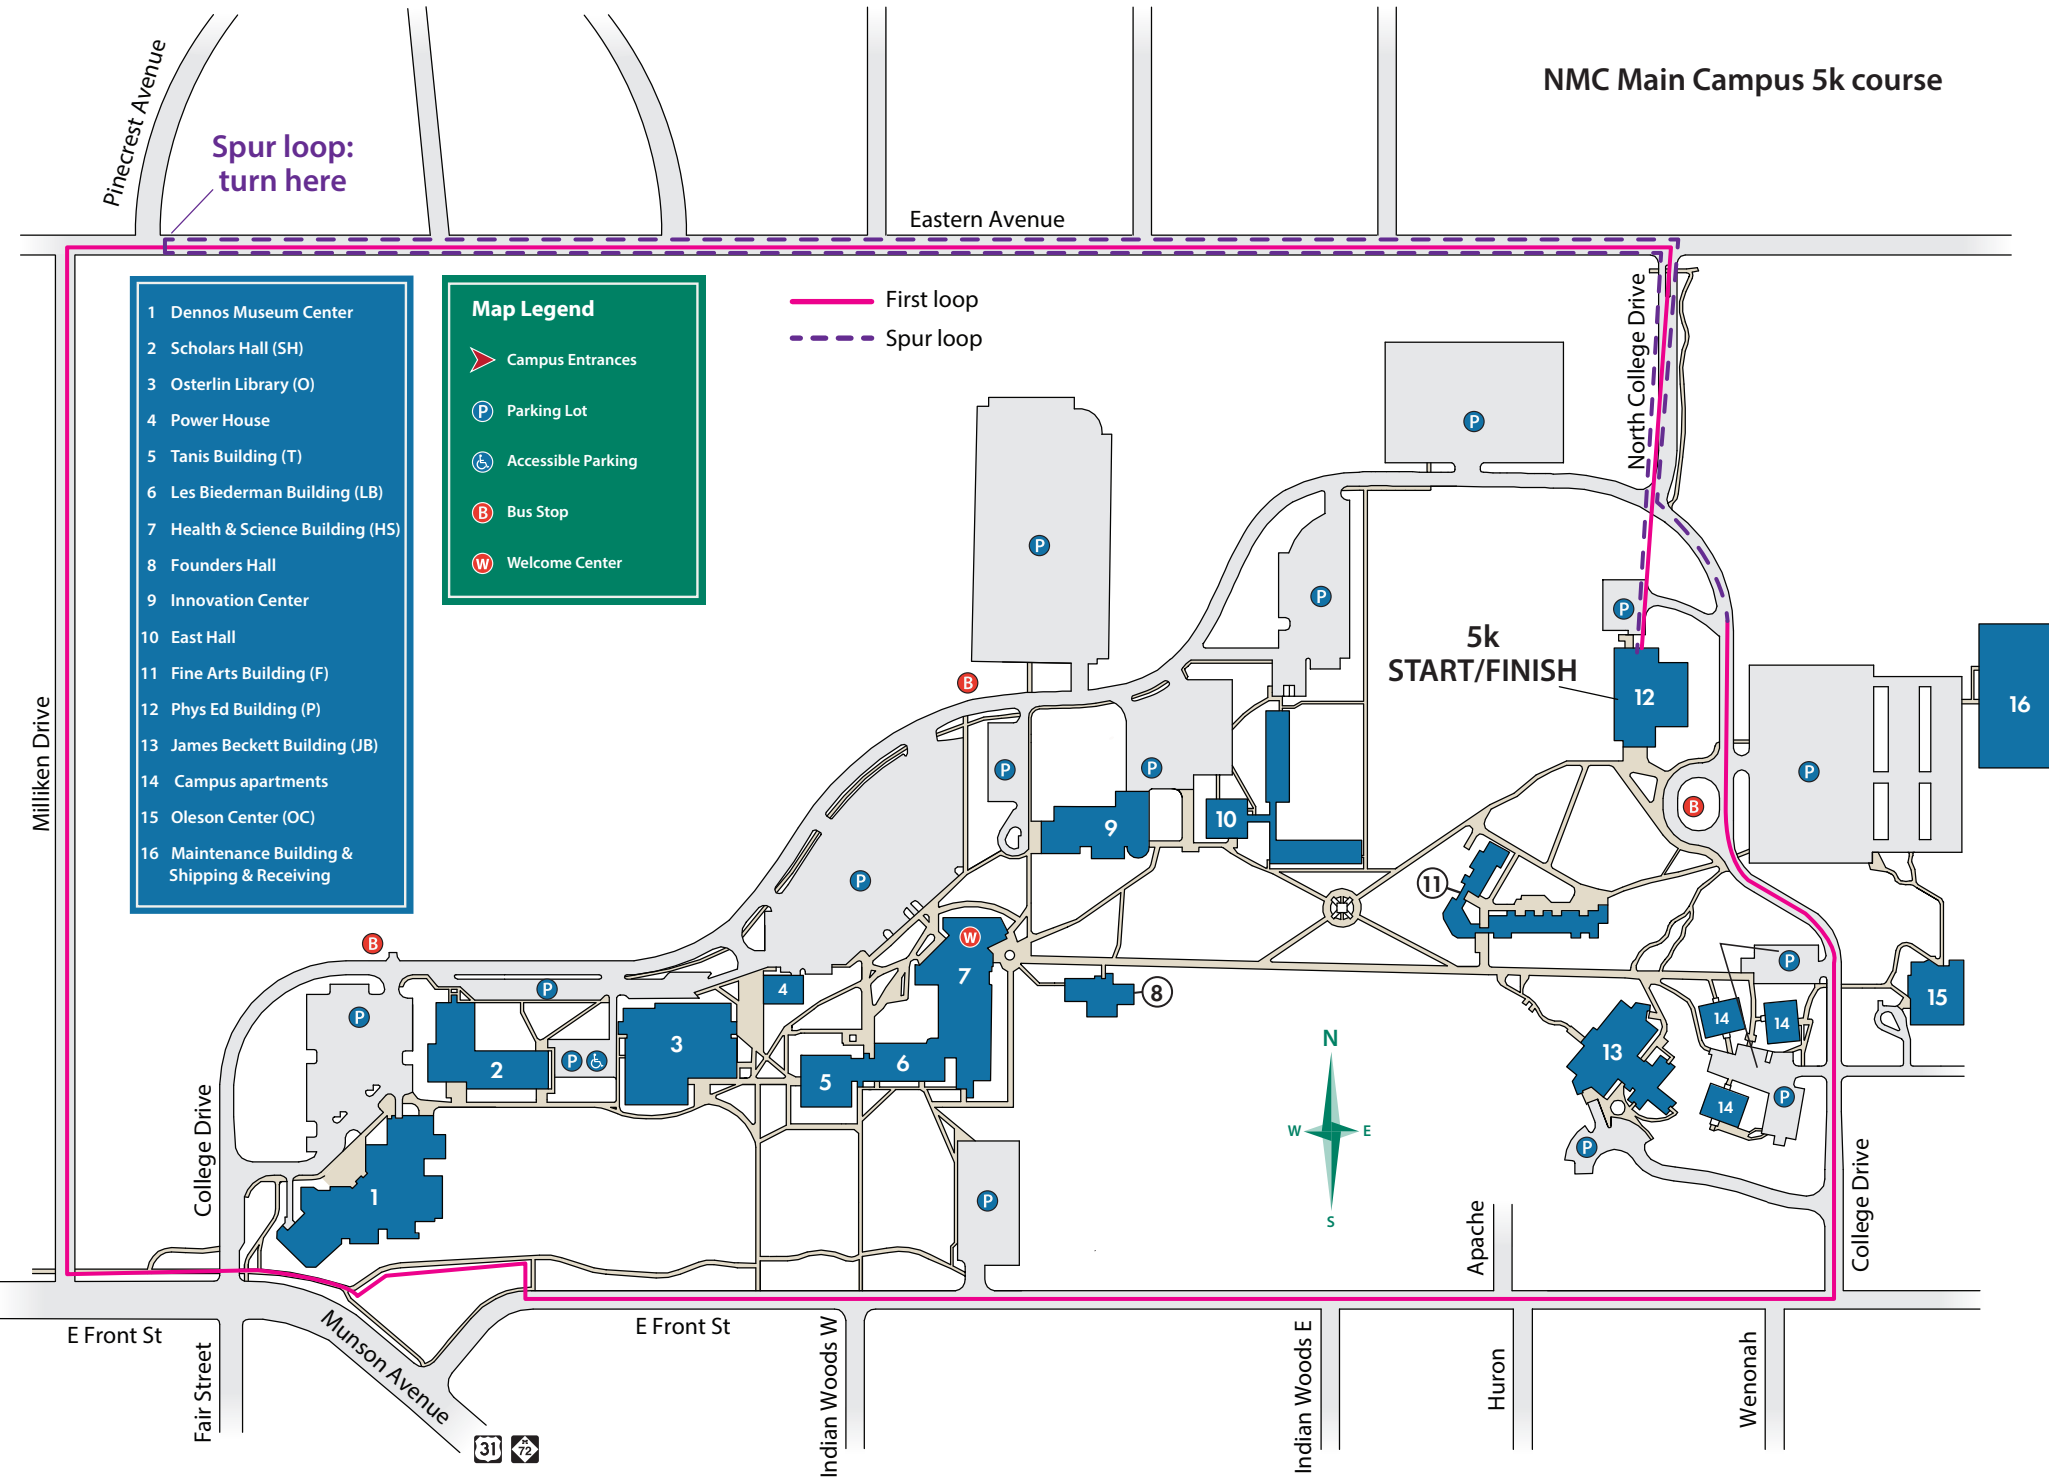

NMC Main Campus 5k course

Spur loop:
turn here

Map Legend

- Campus Entrances
- Parking Lot
- Accessible Parking
- Bus Stop
- Welcome Center

- 1 Denmos Museum Center
- 2 Scholars Hall (SH)
- 3 Osterlin Library (O)
- 4 Power House
- 5 Tanis Building (T)
- 6 Les Biederman Building (LB)
- 7 Health & Science Building (HS)
- 8 Founders Hall
- 9 Innovation Center
- 10 East Hall
- 11 Fine Arts Building (F)
- 12 Phys Ed Building (P)
- 13 James Beckett Building (JB)
- 14 Campus apartments
- 15 Oleson Center (OC)
- 16 Maintenance Building & Shipping & Receiving

— First loop
- - - Spur loop

5k
START/FINISH