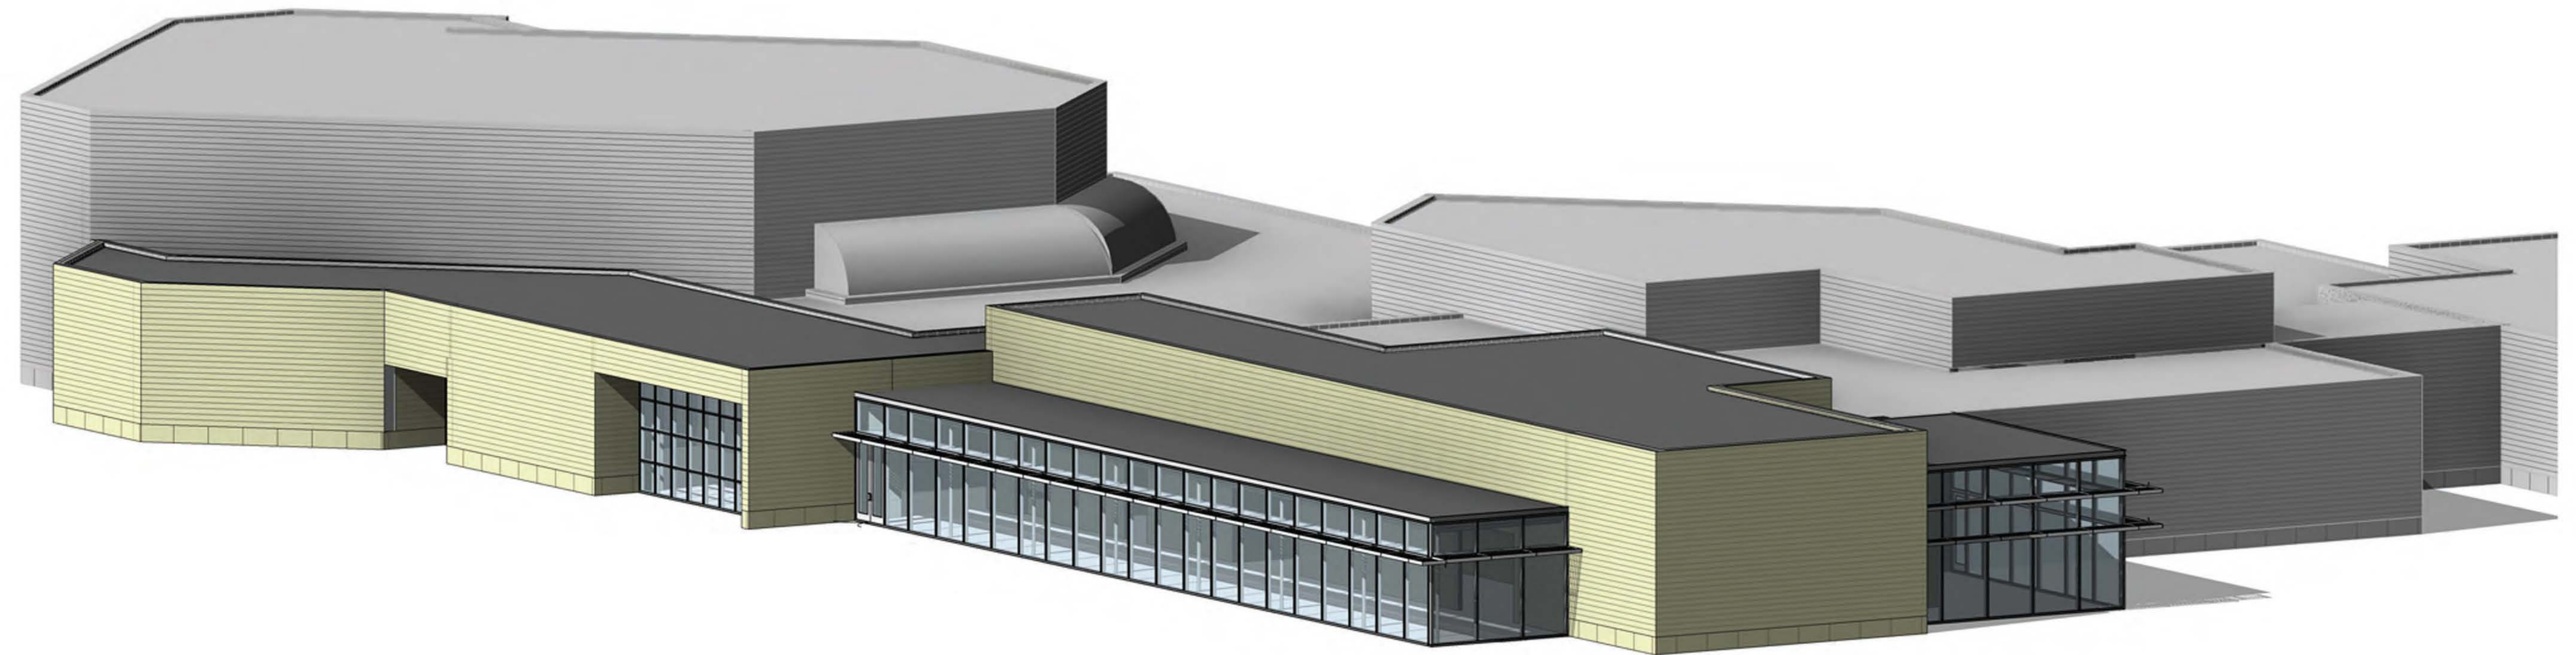

THE
Dennos
MUSEUM CENTER

Northwestern
Michigan
College

N
EAST ELEVATION
SCALE:

N
SOUTH EAST ELEVATION
SCALE:

July 2016

Loading Dock:
More Efficient Dock
Expanded Receiving
Climate-Controlled Storage
Total Area = 1,960 s.f.

Classroom Addition:
Doubles as Greenroom
Add Storage/Extend Corridor
Total Area = 1,585 s.f.

Gift Shop:
Expand Shop Floor
Reconfigure Office
Add Storage Space

Gallery Addition:
Sculpture Gallery
Permanent Collection
Glass Promenade
Storage
Restrooms
Mechanical Room
Total Area = 8,600 s.f.

Inuit Gallery:
Expand Gallery Space
Add Storage
Total Area = 2,400 s.f.