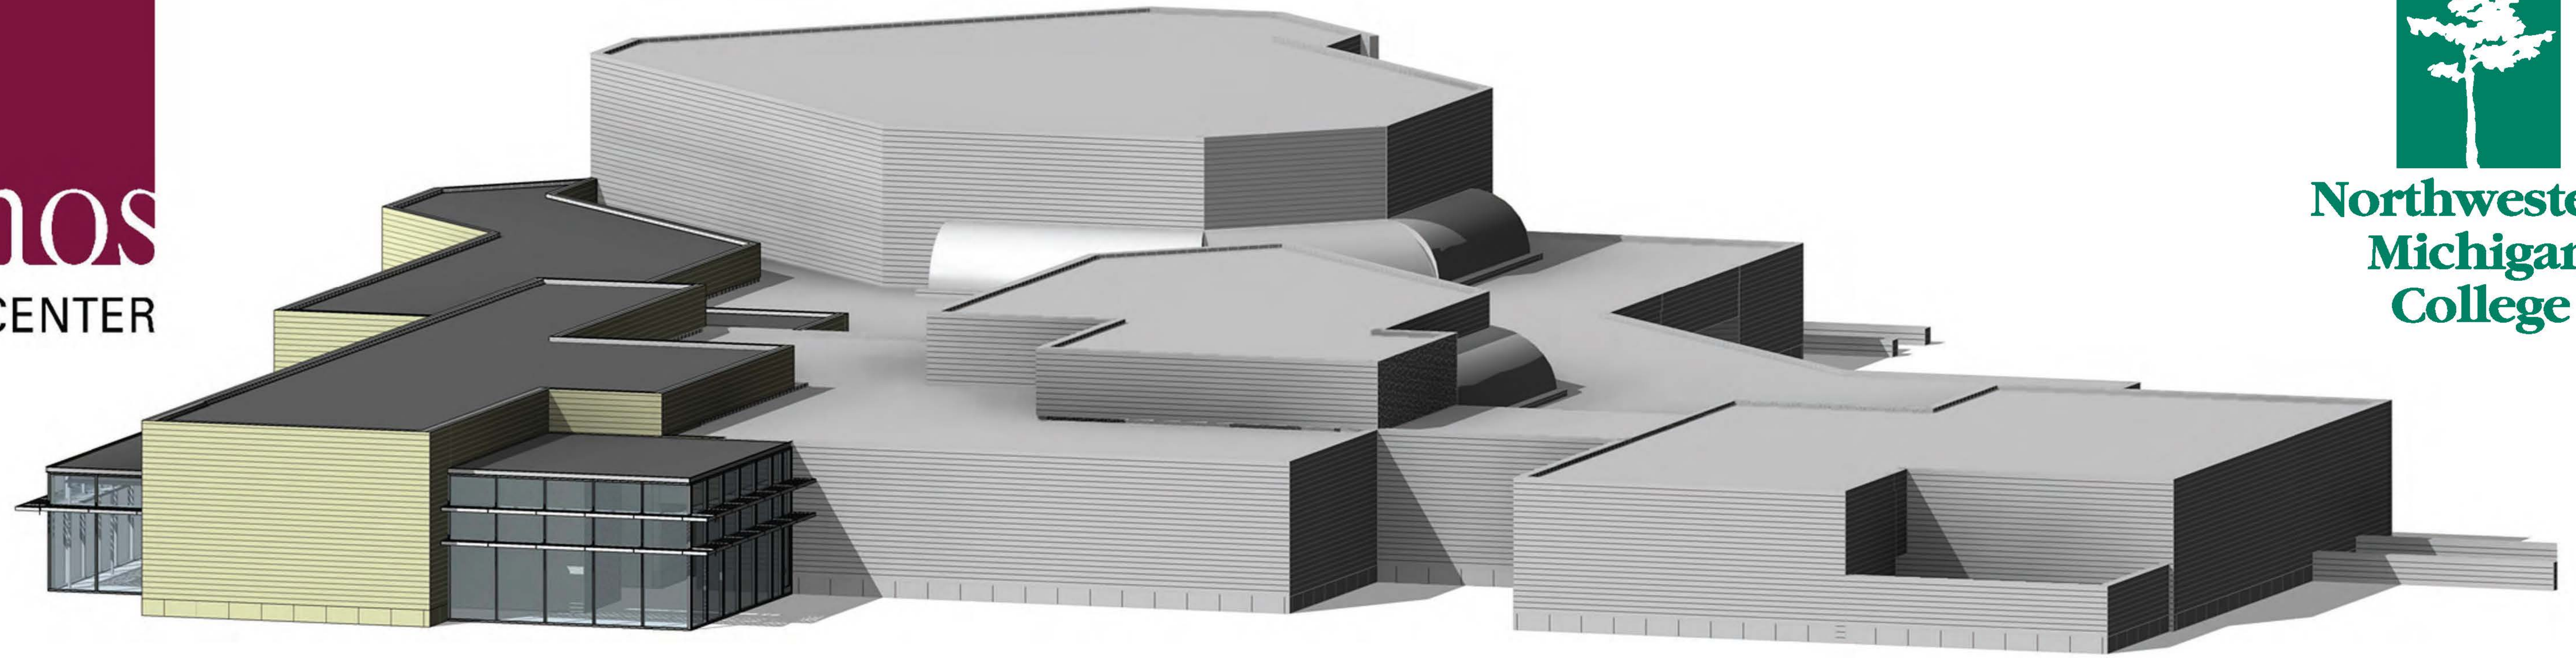

THE
Dennos
MUSEUM CENTER

Northwestern
Michigan
College

N
EAST ELEVATION
SCALE:

N
SOUTH EAST ELEVATION
SCALE:

July 2016

Loading Dock:
More Efficient Dock
Expanded Receiving
Climate-Controlled Storage
Total Area = 1,960 s.f.

Classroom Addition:
Doubles as Greenroom
Add Storage/Extend Corridor
Total Area = 1,585 s.f.

Gift Shop:
Expand Shop Floor
Reconfigure Office
Add Storage Space

Gallery Addition:
Sculpture Gallery
Permanent Collection
Glass Promenade
Storage
Restrooms
Mechanical Room
Total Area = 8,600 s.f.