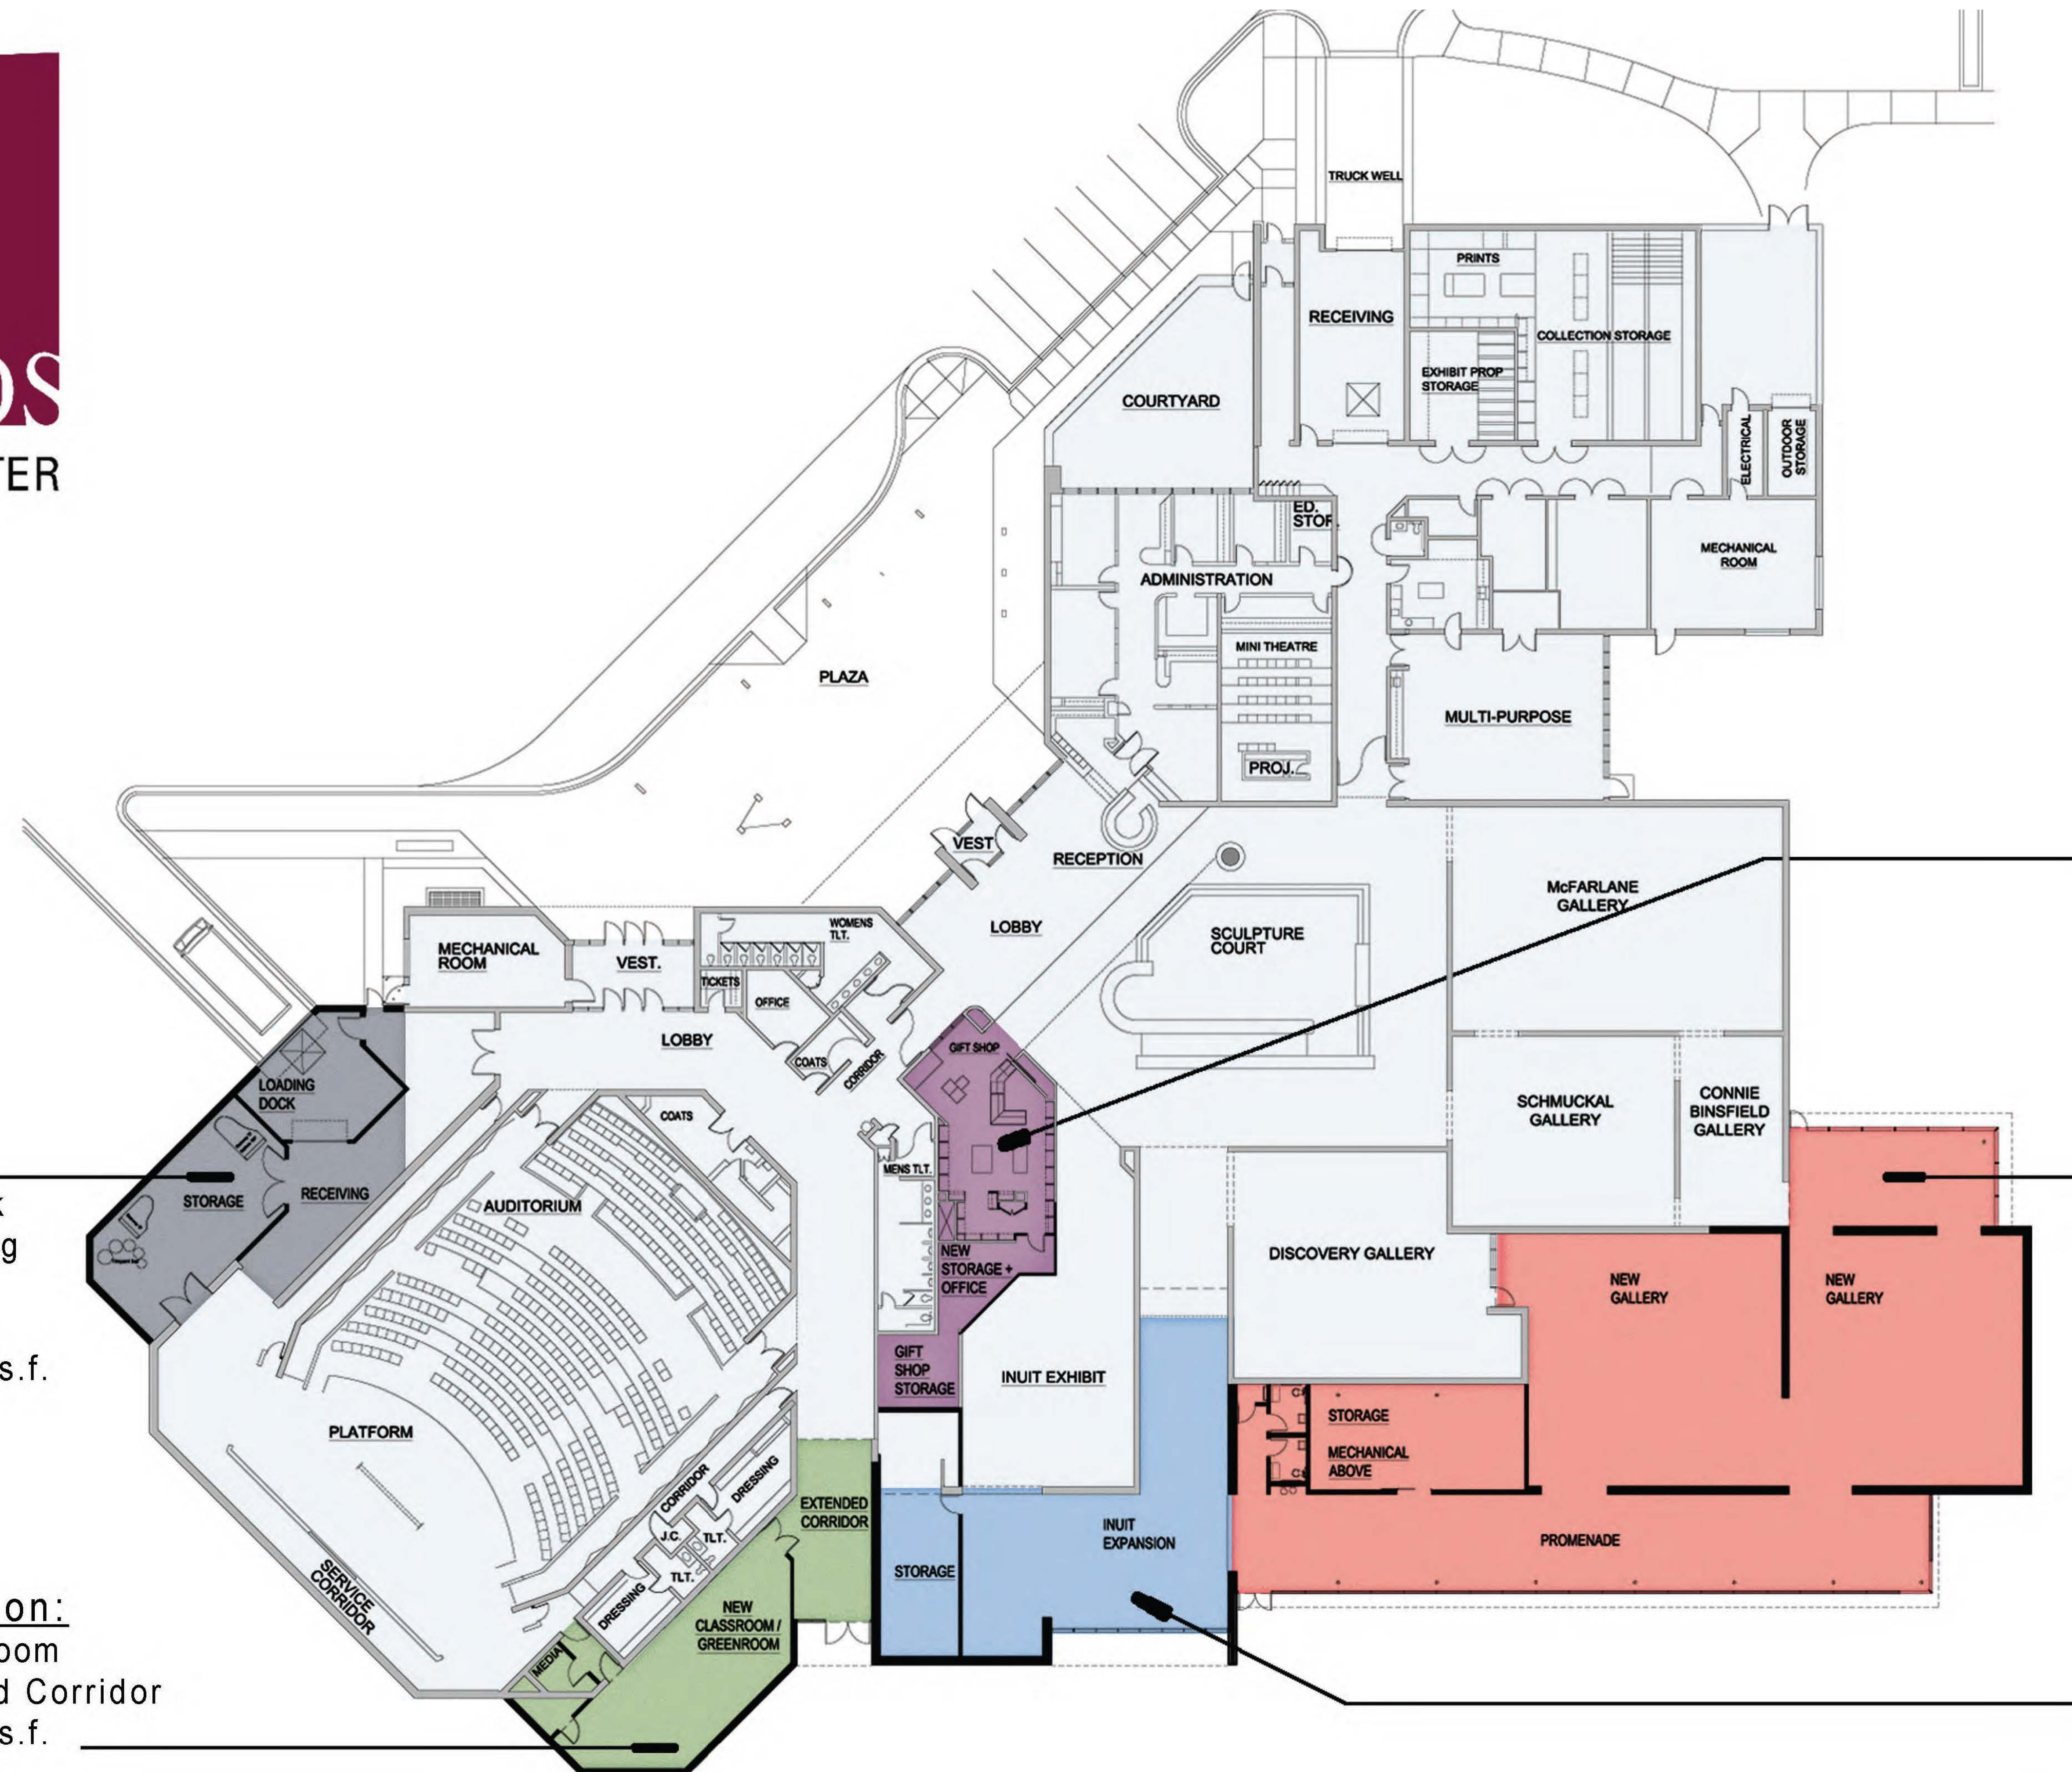

THE
Dennos
MUSEUM CENTER

Northwestern
Michigan
College

N
EAST ELEVATION
SCALE:

N
SOUTH EAST ELEVATION
SCALE:

July 2016

Loading Dock:
More Efficient Dock
Expanded Receiving
Climate-Controlled Storage
Total Area = 1,960 s.f.

Classroom Addition:
Doubles as Greenroom
Add Storage/Extend Corridor
Total Area = 1,585 s.f.

Gift Shop:
Expand Shop Floor
Reconfigure Office
Add Storage Space

Gallery Addition:
Sculpture Gallery
Permanent Collection
Glass Promenade
Storage
Restrooms
Mechanical Room
Total Area = 8,600 s.f.

Inuit Gallery:
Expand Gallery Space
Add Storage
Total Area = 2,400 s.f.