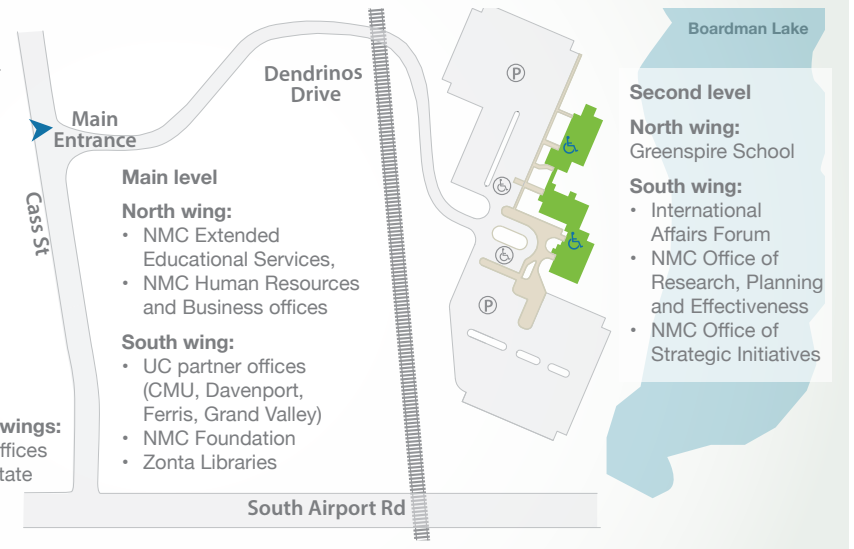

Front Street Campus

1701 E. Front Street, Traverse City, MI 49686

Northwestern Michigan College

- 1 Denno Museum Center (DMC)**
- 2 Scholars Hall (SH)**
 - Writing & Reading Center
- 3 Osterlin Building (O)**
 - Academic & Career Advising Ctr.
 - Disability Services
 - Intl. Services & Svc. Learning
 - Student Life
 - Personal Counseling
 - Student Success Center
 - Tutoring Center
 - Placement & Testing Center
 - Veterans Lounge
- 4 Power House**
- 5 Tanis Building (T)**
 - Enrollment Services
 - Admissions - Financial Aid
 - Records & Registration
 - Math & Science Center
- 6 Les Biederman Building (LB)**
 - Health Services
- 7 Health & Science Building (HS)**
 - Campus Bookstore
- 8 Founders Hall (FH)**
- 9 Timothy J. Nelson Innovation Center (TJNIC)**
 - Campus Safety
 - Student IDs, Parking Passes
 - Hawk Owl Café (HOC)
 - Technology Help Desk
- 10 East Hall (EH)**
 - Housing Office
- 11 Wise Memorial Clock Tower**
- 12 Okerstrom Fine Arts Building (F)**
- 13 James Beckett Building (JB)**
- 14 Campus Apartments**

- 15 Oleson Center for Continuing Education (OC)**
 - Child Care Center
- 16 Rajkovich Physical Education Building (P)**
- 17 Facilities Maintenance Building / Shipping & Receiving**
- 18 North Hall (NH)**

FIVE CAMPUSES

University Center (UC)

2200 Dendrin Drive, Traverse City, MI 49684

Lower level

North and South wings:
Classrooms and offices for Grand Valley State University

Great Lakes Campus (GL)

715 E. Front St., Traverse City, MI 49686

Aero Park Campus

2600 Aero Park Drive, Traverse City, MI 49686

Rogers Observatory

1753 Birmley Road, Traverse City, MI 49696

Northwestern Michigan College